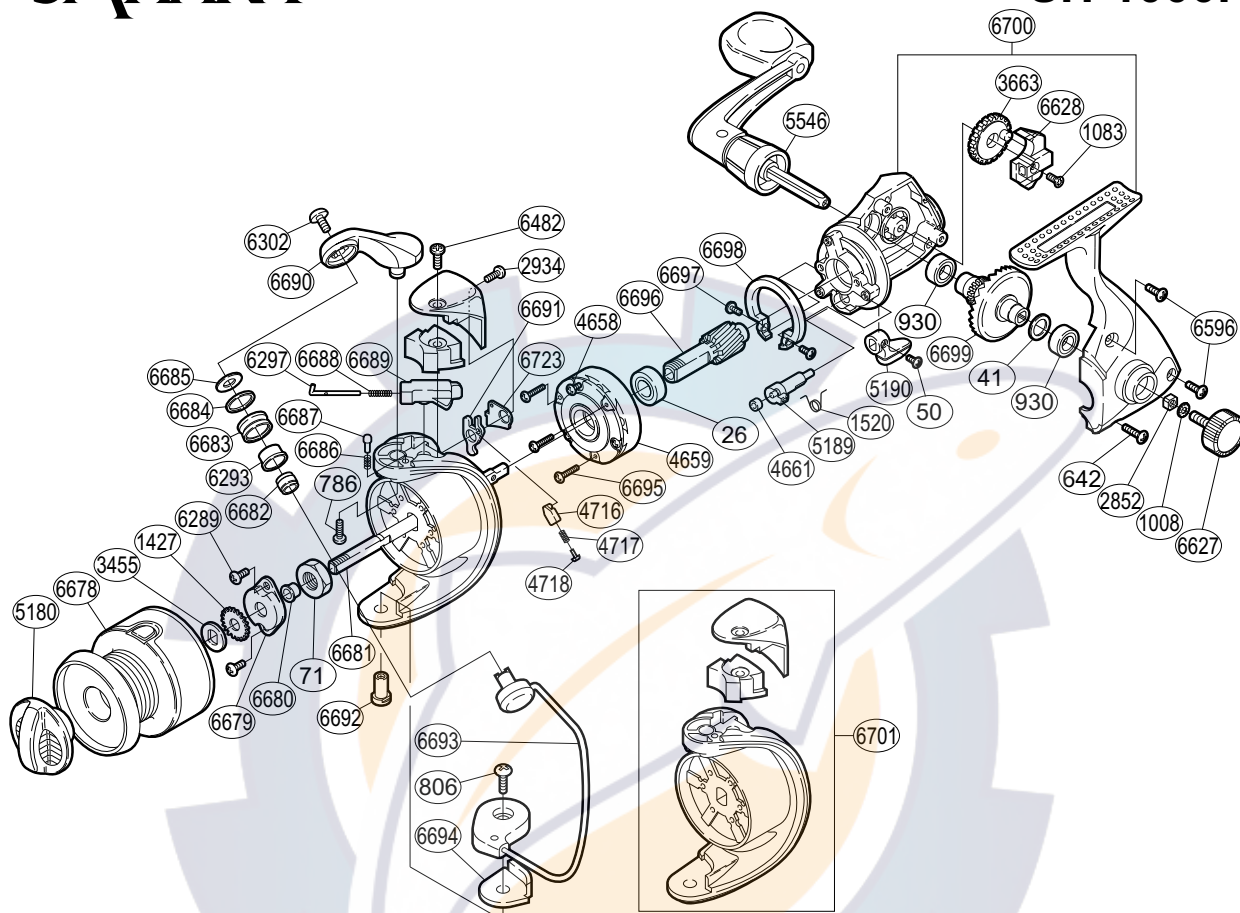

## SAHARA™

### SH-1000FA

Part No.	Description	Part No.	Description	Part No.	Description
RD 0026	Ball Bearing	RD 4717	Lever Spring	RD 6684	Line Roller Spacer
RD 0041	Drive Gear Washer	RD 4718	Lever Spring Guide (A)	RD 6685	Line Roller Washer
RD 0050	Anti-Reverse Lever Screw	RD 5180	Drag Knob	RD 6686	Click Spring
RD 0071	Rotor Nut	RD 5189	Anti-Reverse Cam	RD 6687	Bail Arm Click
RD 0642	Side Cover Screw (long)	RD 5190	Anti-Reverse Lever	RD 6688	Bail Spring
RD 0786	Bail Arm Screw	RD 5546	Handle Assembly	RD 6689	Bail Spring Guide (B)
RD 0806	Bail Hold Support Screw	RD 6289	Nut Retainer Screw	RD 6690	Bail Arm
RD 0930	Ball Bearing	RD 6293	Line Roller Bushing	RD 6691	Bail Trip Lever
RD 1008	Handle Lock Washer	RD 6297	Bail Spring Guide (A)	RD 6692	Bail Hold Support Shaft
RD 1083	Slider Retainer Screw	RD 6302	Line Roller Screw	RD 6693	Bail Assembly
RD 1427	Spool Support	RD 6482	Rotor Protector Screw (large)	RD 6694	Bail Hold Support Spacer
RD 1520	Anti-Reverse Cam Spring	RD 6596	Side Cover Screw (short)	RD 6695	Roller Clutch Screw
RD 2852	Handle Screw Lock	RD 6627	Handle Screw Cap	RD 6696	Pinion Gear
RD 2934	Rotor Protector Screw (small)	RD 6628	Oscillating Slider	RD 6697	Friction Ring Screw
RD 3455	Spool Washer	RD 6678	Spool Assembly	RD 6698	Friction Ring
RD 3663	Oscillating Gear	RD 6679	Nut Retainer	RD 6699	Drive Gear
RD 4658	Clutch Cover Screw	RD 6680	Rotor Support Bushing	RD 6700	Body Assembly
RD 4659	Roller Clutch Assembly	RD 6681	Main Shaft	RD 6701	Rotor Assembly
RD 4661	Anti-Reverse Cam Ring	RD 6682	Line Roller Collar	RD 6723	Bail Trip Lever Washer
RD 4716	Lever Spring Guide (B)	RD 6683	Line Roller		